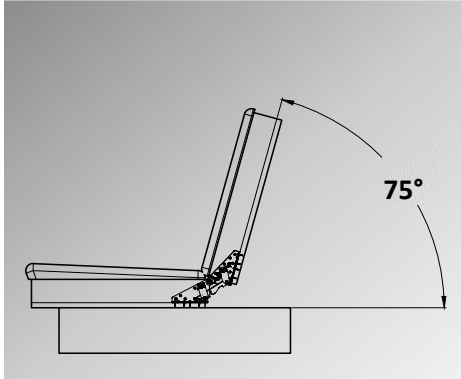

SOFA CUM BED FITTING CLICK 2

SOFA

RECLINER

BED

FEATURES:

- Specially designed Sofa cum bed fitting click 2 to convert your sofa into recliner sofa or bed.
- 2-Position Reclining Angle
- Max. back rest size - 600 x 1830mm & Max. seat size - 600 x 1830mm
- Finish: Zinc plated yellow

SPECIFICATION:

PRODUCT	CODE	FINISH	PCS/SET	MRP* (₹)
Sofa - cum-Bed Fitting (Click 2)	SCBC2	ZY	Set	788

*Subject to change without prior intimation.

ZY: Zinc Plated Yellow