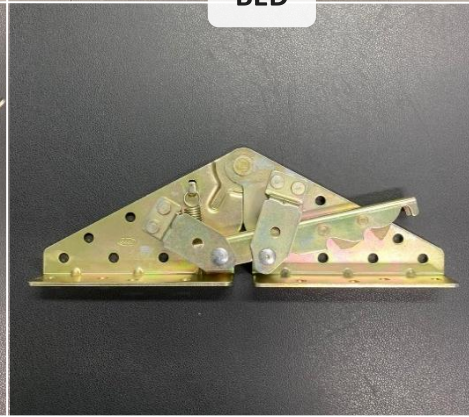

SOFA CUM BED FITTING CLICK 2

SOFA

RECLINER

BED

FEATURES:

- Specially designed Sofa cum bed fitting click 2 to convert your sofa into recliner sofa or bed.
- 2-Position Reclining Angle
- Max. back rest size - 600 x 1830mm & Max. seat size - 600 x 1830mm
- Finish: Zinc plated yellow

SPECIFICATION:

PRODUCT	CODE	FINISH	PCS/SET	MRP* (₹)
Sofa - cum-Bed Fitting (Click 2)	SCBC2	ZY	Set	788

*Subject to change without prior intimation.

ZY: Zinc Plated Yellow