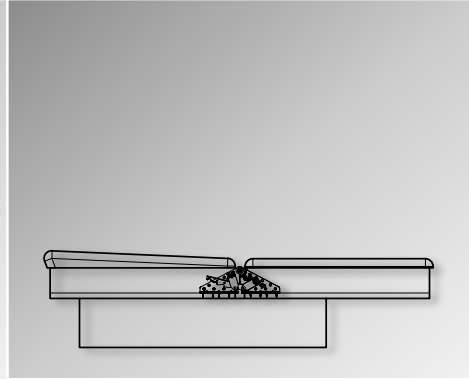

SOFA CUM BED FITTING CLICK 2

SOFA

RECLINER

BED

FEATURES:

- Specially designed Sofa cum bed fitting click 2 to convert your sofa into recliner sofa or bed.
- 2-Position Reclining Angle
- Max. back rest size - 600 x 1830mm & Max. seat size - 600 x 1830mm
- Finish: Zinc plated yellow

SPECIFICATION:

PRODUCT	CODE	FINISH	PCS/SET	MRP* (₹)
Sofa - cum-Bed Fitting (Click 2)	SCBC2	ZY	Set	788

*Subject to change without prior intimation.

ZY: Zinc Plated Yellow