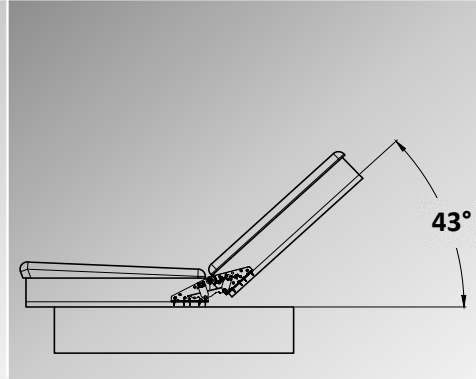

SOFA CUM BED FITTING CLICK 2

SOFA

RECLINER

BED

FEATURES:

- Specially designed Sofa cum bed fitting click 2 to convert your sofa into recliner sofa or bed.
- 2-Position Reclining Angle
- Max. back rest size - 600 x 1830mm & Max. seat size - 600 x 1830mm
- Finish: Zinc plated yellow

SPECIFICATION:

PRODUCT	CODE	FINISH	PCS/SET	MRP* (₹)
Sofa - cum-Bed Fitting (Click 2)	SCBC2	ZY	Set	788

*Subject to change without prior intimation.

ZY: Zinc Plated Yellow